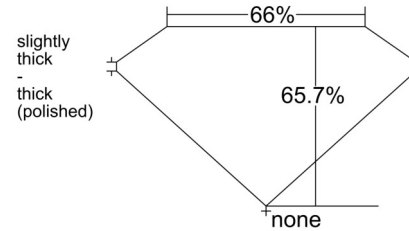

GIA NATURAL DIAMOND GRADING REPORT

May 16, 2025
 GIA Report Number 1525178585
 Shape and Cutting Style Emerald Cut
 Measurements 7.13 x 4.87 x 3.20 mm

GRADING RESULTS

Carat Weight 1.07 carat
 Color Grade F
 Clarity Grade VVS1

PROPORTIONS

Profile not to actual proportions

CLARITY CHARACTERISTICS

KEY TO SYMBOLS*

- Pinpoint

GRADING SCALES

GIA COLOR SCALE		GIA CLARITY SCALE	
COLORLESS	D	VERY VERY SLIGHTLY INCLUDED	FLAWLESS
	E		INTERNALLY FLAWLESS
	F		VVS ₁
NEAR COLORLESS	G	VERY SLIGHTLY INCLUDED	VVS ₂
	H		VS ₁
	I		VS ₂
FANT	J	SLIGHTLY INCLUDED	SI ₁
	K		SI ₂
	L		I ₁
VERY LIGHT	M	INCLUDED	I ₂
	N		I ₃
	O		
LIGHT	P		
	Q		
	R		
	S		
	T		
	U		
	V		
W			
X			
Y			
Z			

* Red symbols denote internal characteristics (inclusions). Green or black symbols denote external characteristics (blemishes). Diagram is an approximate representation of the diamond, and symbols shown indicate type, position, and approximate size of clarity characteristics. All clarity characteristics may not be shown. Details of finish are not shown.