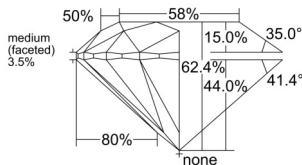

GIA®

FACSIMILE

GIA REPORT 1525227984

Verify this report at GIA.edu

GIA NATURAL DIAMOND DOSSIER®

May 22, 2025
GIA Report Number 1525227984
Shape and Cutting Style ..... Round Brilliant
Measurements ..... 4.33 - 4.35 x 2.71 mm

GRADING RESULTS

Carat Weight ..... 0.31 carat
Color Grade I
Clarity Grade S11
Cut Grade ..... Excellent

ADDITIONAL GRADING INFORMATION

Polish ..... Excellent
Symmetry ..... Excellent
Fluorescence ..... None
Clarity Characteristics ..... Feather, Crystal, Knot
Inscription(s): GIA 1525227984

PROPORTIONS

Profile to actual proportions

GRADING SCALES

GIA COLOR SCALE	GIA CLARITY SCALE	GIA CUT SCALE	
D	FLAWLESS	EXCELLENT	
E	INTERNALLY FLAWLESS		
F		VVS₁	VERY GOOD
G	VVS₂		
H	VS₁	GOOD	
I	VS₂		
J	S1₁	FAIR	
K	S1₂		
L	I₁	POOR	
M			
N	I₂		
O	I₃		
P			
Q			
R			
S			
T			
U			
V			
W			
X			
Y			
Z