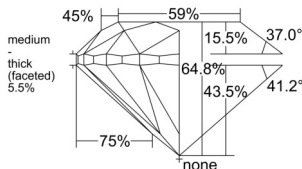

GIA®

FACSIMILE

GIA REPORT 1525246859

Verify this report at GIA.edu

GIA NATURAL DIAMOND DOSSIER®

May 23, 2025
GIA Report Number 1525246859
Shape and Cutting Style ..... Round Brilliant
Measurements ..... 5.51 - 5.54 x 3.58 mm

GRADING RESULTS

Carat Weight ..... 0.70 carat
Color Grade I
Clarity Grade VS1
Cut Grade ..... Very Good

ADDITIONAL GRADING INFORMATION

Polish ..... Excellent
Symmetry ..... Excellent
Fluorescence ..... None
Clarity Characteristics ..... Crystal, Cloud, Needle
Inscription(s): GIA 1525246859

PROPORTIONS

Profile to actual proportions

GRADING SCALES

GIA COLOR SCALE	GIA CLARITY SCALE	GIA CUT SCALE	
D	FLAWLESS	EXCELLENT	
E	INTERNALLY FLAWLESS		
F		VVS₁	VERY GOOD
G	VVS₂		
H	VS₁	GOOD	
I	VS₂		
J	SI₁	FAIR	
K	SI₂		
L	I₁	POOR	
M	I₂		
N	I₃		
O			
P			
Q			
R			
S			
T			
U			
V			
W			
X			
Y			
Z