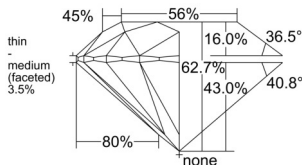

GIA®

FACSIMILE

GIA REPORT 1525251190

Verify this report at GIA.edu

GIA NATURAL DIAMOND DOSSIER®

May 23, 2025
GIA Report Number 1525251190
Shape and Cutting Style ..... Round Brilliant
Measurements ..... 5.27 - 5.30 x 3.32 mm

GRADING RESULTS

Carat Weight ..... 0.57 carat
Color Grade ..... J
Clarity Grade VS1
Cut Grade ..... Excellent

ADDITIONAL GRADING INFORMATION

Polish ..... Excellent
Symmetry ..... Excellent
Fluorescence ..... None
Clarity Characteristics..... Crystal, Needle, Pinpoint
Inscription(s): GIA 1525251190

PROPORTIONS

GRADING SCALES

GIA COLOR SCALE

COLOURLESS	D
	E
	F
	G
	H
	I
	J
NEAR COLOURLESS	K
	L
FAIN	M
	N
	O
	P
VERY LIGHT	Q
	R
	S
	T
	U
	V
LIGHT	W
	X
	Y
	Z

GIA CLARITY SCALE

FLAWLESS	EXCELLENT	
INTERNALLY FLAWLESS		
VERY VERY SLIGHTLY INCLUDED	VVS₁	
	VVS₂	
VERY SLIGHTLY INCLUDED	VS₁	
	VS₂	
SLIGHTLY INCLUDED	SI₁	
	SI₂	
INCLUDED	I₁	
	I₂	
	I₃	
	POOR	

GIA CUT SCALE

EXCELLENT
VERY GOOD
GOOD
FAIR
POOR