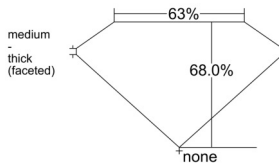

GIA®

FACSIMILE

GIA REPORT 1525263323

Verify this report at GIA.edu

GIA NATURAL DIAMOND DOSSIER®

May 24, 2025
GIA Report Number 1525263323
Shape and Cutting Style ..... Cushion Modified Brilliant
Measurements ..... 5.23 x 5.01 x 3.41 mm

GRADING RESULTS

Carat Weight ..... 0.75 carat
Color Grade ..... E
Clarity Grade VS2

ADDITIONAL GRADING INFORMATION

Polish ..... Excellent
Symmetry ..... Excellent
Fluorescence ..... None
Clarity Characteristics ..... Crystal, Cloud
Inscription(s): GIA 1525263323

PROPORTIONS

Profile not to actual proportions

GRADING SCALES

GIA COLOR SCALE		GIA CLARITY SCALE	
COLORLESS	D	VERY VERY SLIGHTLY INCLUDED	FLAWLESS
	E		INTERNALLY FLAWLESS
	F		VVS₁
	G		VVS₂
	H		VS₁
	I		VS₂
	J		SI₁
	K		SI₂
	L		I₁
	M		I₂
NEAR COLORLESS	N	SLIGHTLY INCLUDED	I₃
	O		
	P		
	Q		
FAINT	R		
	S		
	T		
	U		
VERT LIGHT	V		
	W		
	X		
	Y		
LIGHT	Z