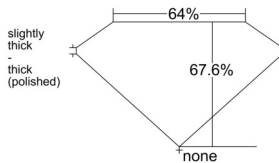

GIA®

FACSIMILE

GIA REPORT 1525278396

Verify this report at GIA.edu

GIA NATURAL DIAMOND DOSSIER®

May 26, 2025
GIA Report Number 1525278396
Shape and Cutting Style ..... Emerald Cut
Measurements ..... 4.79 x 3.51 x 2.37 mm

GRADING RESULTS

Carat Weight ..... 0.40 carat
Color Grade I
Clarity Grade VS1

ADDITIONAL GRADING INFORMATION

Polish ..... Excellent
Symmetry ..... Very Good
Fluorescence ..... None
Clarity Characteristics..... Needle, Cloud, Pinpoint
Inscription(s): GIA 1525278396

PROPORTIONS

Profile not to actual proportions

GRADING SCALES

GIA COLOR SCALE		GIA CLARITY SCALE			
COLORLESS	D	VERY VERY SLIGHTLY INCLUDED	FLAWLESS		
	E		INTERNALLY FLAWLESS		
	F	VERY SLIGHTLY INCLUDED	VVS₁		
	G		VVS₂		
	H		VS₁		
	NEAR COLORLESS	I	SLIGHTLY INCLUDED	VS₂	
		J		SI₁	
		FAINT	K	INCLUDED	SI₂
			L		I₁
			M		I₂
VERT LIGHT	N	NOT GRADED	I₃		
	O				
	P				
	Q				
	R				
LIGHT	S				
	T				
	U				
	V				
	Z