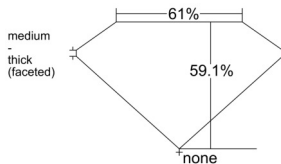

GIA®

FACSIMILE

GIA REPORT 1525283476

Verify this report at GIA.edu

GIA NATURAL DIAMOND DOSSIER®

May 27, 2025
GIA Report Number 1525283476
Shape and Cutting Style ..... Pear Brilliant
Measurements ..... 8.55 x 5.16 x 3.05 mm

GRADING RESULTS

Carat Weight ..... 0.81 carat
Color Grade ..... E
Clarity Grade VVS1

ADDITIONAL GRADING INFORMATION

Polish ..... Excellent
Symmetry ..... Excellent
Fluorescence ..... None
Clarity Characteristics..... Pinpoint, Internal Graining, Surface Graining

Inscription(s): GIA 1525283476

PROPORTIONS

Profile not to actual proportions

GRADING SCALES

GIA COLOR SCALE		GIA CLARITY SCALE			
COLORLESS	D	VERY VERY SLIGHTLY INCLUDED	FLAWLESS		
	E		INTERNALLY FLAWLESS		
	F	VERY SLIGHTLY INCLUDED	VVS₁		
	G		VVS₂		
	H		VS₁		
	NEAR COLORLESS	I	SLIGHTLY INCLUDED	VS₂	
		J		SI₁	
		FAINT	K	INCLUDED	SI₂
			L		I₁
			M		I₂
VERT LIGHT	N	NOT GRADED	I₃		
	O				
	P				
	Q				
	R				
	S				
LIGHT	T				
	U				
	V				
	W				
	X				
Y					
Z