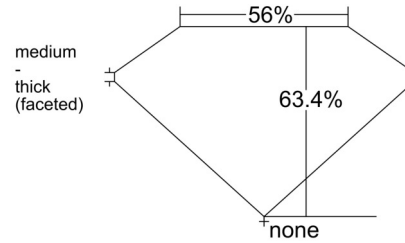

PROPORTIONS

Profile not to actual proportions