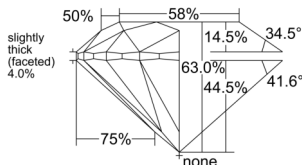

GIA®

FACSIMILE

GIA REPORT 1525345435

Verify this report at GIA.edu

GIA NATURAL DIAMOND DOSSIER®

June 05, 2025
GIA Report Number 1525345435
Shape and Cutting Style ..... Round Brilliant
Measurements ..... 5.39 - 5.43 x 3.41 mm

GRADING RESULTS

Carat Weight ..... 0.62 carat
Color Grade ..... F
Clarity Grade S11
Cut Grade ..... Excellent

ADDITIONAL GRADING INFORMATION

Polish ..... Excellent
Symmetry ..... Excellent
Fluorescence ..... None
Clarity Characteristics..... Crystal, Cloud, Feather
Inscription(s): GIA 1525345435

PROPORTIONS

Profile to actual proportions

GRADING SCALES

GIA COLOR SCALE	GIA CLARITY SCALE	GIA CUT SCALE	
D	FLAWLESS	EXCELLENT	
E	INTERNALLY FLAWLESS		
F		VVS₁	VERY GOOD
G	VVS₂		
H	VS₁	GOOD	
I	VS₂		
J	S1₁	FAIR	
K	S1₂		
L	I₁	POOR	
M	I₂		
N	I₃		
O			
P			
Q			
R			
S			
T			
U			
V			
W			
X			
Y			
Z