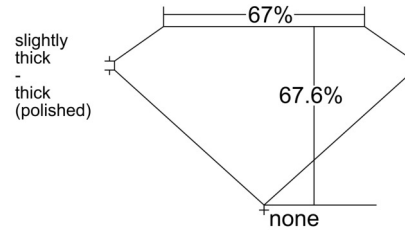

GIA NATURAL DIAMOND GRADING REPORT

May 31, 2025
 GIA Report Number 1525350621
 Shape and Cutting Style Square Emerald Cut
 Measurements 5.61 x 5.52 x 3.73 mm

GRADING RESULTS

Carat Weight 1.02 carat
 Color Grade H
 Clarity Grade VVS2

Profile not to actual proportions

CLARITY CHARACTERISTICS

KEY TO SYMBOLS*

- Pinpoint
- ~ Feather

* Red symbols denote internal characteristics (inclusions). Green or black symbols denote external characteristics (blemishes). Diagram is an approximate representation of the diamond, and symbols shown indicate type, position, and approximate size of clarity characteristics. All clarity characteristics may not be shown. Details of finish are not shown.