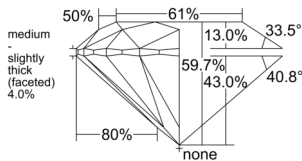

GIA®

FACSIMILE

GIA REPORT 1525383038

Verify this report at GIA.edu

GIA NATURAL DIAMOND DOSSIER®

June 05, 2025
GIA Report Number 1525383038
Shape and Cutting Style ..... Round Brilliant
Measurements ..... 4.60 - 4.63 x 2.76 mm

GRADING RESULTS

Carat Weight ..... 0.36 carat
Color Grade ..... E
Clarity Grade VS1
Cut Grade ..... Excellent

ADDITIONAL GRADING INFORMATION

Polish ..... Excellent
Symmetry ..... Excellent
Fluorescence ..... None
Clarity Characteristics ..... Cloud
Inscription(s): GIA 1525383038

PROPORTIONS

Profile to actual proportions

GRADING SCALES

GIA COLOR SCALE	GIA CLARITY SCALE	GIA CUT SCALE	
D	FLAWLESS	EXCELLENT	
E	INTERNALLY FLAWLESS		
F		VVS₁	VERY GOOD
G	VVS₂		
H	VS₁	GOOD	
I	VS₂		
J	SI₁	FAIR	
K	SI₂		
L	I₁	POOR	
M	I₂		
N	I₃		
O			
P			
Q			
R			
S			
T			
U			
V			
W			
X			
Y			
Z