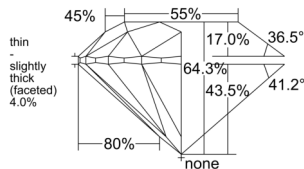

GIA®

FACSIMILE

GIA REPORT 1525411507

Verify this report at GIA.edu

GIA NATURAL DIAMOND DOSSIER®

June 06, 2025
GIA Report Number 1525411507
Shape and Cutting Style ..... Round Brilliant
Measurements ..... 4.87 - 4.89 x 3.14 mm

GRADING RESULTS

Carat Weight ..... 0.46 carat
Color Grade ..... E
Clarity Grade S11
Cut Grade ..... Very Good

ADDITIONAL GRADING INFORMATION

Polish ..... Excellent
Symmetry ..... Very Good
Fluorescence ..... None
Clarity Characteristics ..... Cloud, Crystal
Inscription(s): GIA 1525411507

PROPORTIONS

Profile to actual proportions