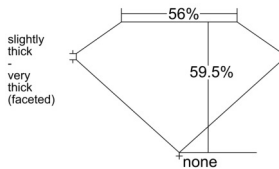

GIA®

FACSIMILE

GIA REPORT 1525412552

Verify this report at GIA.edu

GIA NATURAL DIAMOND DOSSIER®

June 07, 2025
GIA Report Number 1525412552
Shape and Cutting Style ..... Heart Brilliant
Measurements ..... 5.00 x 5.89 x 3.51 mm

GRADING RESULTS

Carat Weight ..... 0.60 carat
Color Grade ..... E
Clarity Grade VS2

ADDITIONAL GRADING INFORMATION

Polish ..... Excellent
Symmetry ..... Excellent
Fluorescence ..... Faint
Clarity Characteristics..... Needle, Crystal, Cloud, Feather
Inscription(s): GIA 1525412552

PROPORTIONS

Profile not to actual proportions

GRADING SCALES

GIA COLOR SCALE		GIA CLARITY SCALE			
COLORLESS	D	VERY VERY SLIGHTLY INCLUDED	FLAWLESS		
	E		INTERNALLY FLAWLESS		
	F	VERY SLIGHTLY INCLUDED	VVS₁		
	G		VVS₂		
	H		VS₁		
	NEAR COLORLESS	I	SLIGHTLY INCLUDED	VS₂	
		J		SI₁	
		FAINT	K	INCLUDED	SI₂
			L		I₁
			M		I₂
VERY LIGHT	N	LIGHT	I₃		
	O				
	P				
	Q				
	R