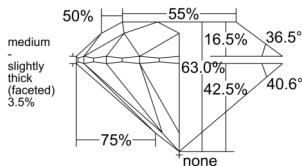

GIA®

FACSIMILE

GIA REPORT 1525414623

Verify this report at GIA.edu

GIA NATURAL DIAMOND DOSSIER®

June 07, 2025
GIA Report Number 1525414623
Shape and Cutting Style ..... Round Brilliant
Measurements ..... 4.43 - 4.45 x 2.80 mm

GRADING RESULTS

Carat Weight ..... 0.34 carat
Color Grade ..... E
Clarity Grade S11
Cut Grade ..... Excellent

ADDITIONAL GRADING INFORMATION

Polish ..... Excellent
Symmetry ..... Excellent
Fluorescence ..... None
Clarity Characteristics ..... Cloud, Crystal
Inscription(s): GIA 1525414623

PROPORTIONS

GRADING SCALES

GIA COLOR SCALE	GIA CLARITY SCALE	GIA CUT SCALE
Colorless	Flawless	Excellent
Near Colorless	Internally Flawless	
Faint	VVS₁	Very Good
Very Light	VVS₂	
Light	VS₁	Good
	VS₂	
	S1₁	Fair
	S1₂	
	I₁	Poor
	I₂	
	I₃