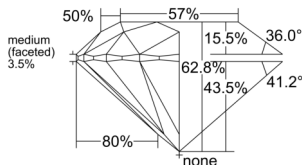

GIA®

FACSIMILE

GIA REPORT 1525418723

Verify this report at GIA.edu

GIA NATURAL DIAMOND DOSSIER®

June 07, 2025
GIA Report Number 1525418723
Shape and Cutting Style ..... Round Brilliant
Measurements ..... 5.41 - 5.44 x 3.41 mm

GRADING RESULTS

Carat Weight ..... 0.61 carat
Color Grade I
Clarity Grade SI2
Cut Grade ..... Excellent

ADDITIONAL GRADING INFORMATION

Polish ..... Excellent
Symmetry ..... Excellent
Fluorescence ..... None
Clarity Characteristics ..... Feather, Crystal
Inscription(s): GIA 1525418723

PROPORTIONS

Profile to actual proportions