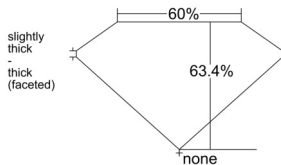

GIA®

FACSIMILE

GIA REPORT 1525424532

Verify this report at GIA.edu

GIA NATURAL DIAMOND DOSSIER®

June 07, 2025
GIA Report Number 1525424532
Shape and Cutting Style ..... Pear Brilliant
Measurements ..... 5.73 x 3.82 x 2.42 mm

GRADING RESULTS

Carat Weight ..... 0.31 carat
Color Grade ..... F
Clarity Grade VVS1

ADDITIONAL GRADING INFORMATION

Polish ..... Very Good
Symmetry ..... Very Good
Fluorescence ..... None
Clarity Characteristics ..... Pinpoint, Cavity
Inscription(s): GIA 1525424532

PROPORTIONS

Profile not to actual proportions

GRADING SCALES

GIA COLOR SCALE		GIA CLARITY SCALE			
COLORLESS	D	VERY VERY SLIGHTLY INCLUDED	FLAWLESS		
	E		INTERNALLY FLAWLESS		
	F	VERY SLIGHTLY INCLUDED	VVS₁		
	G		VVS₂		
	H		VS₁		
	NEAR COLORLESS	I	SLIGHTLY INCLUDED	VS₂	
		J		SI₁	
		FAINT	K	INCLUDED	SI₂
			L		I₁
			M		I₂
VERT LIGHT	N	INCLUDED	I₃		
	O				
	P				
	Q				
	R				
	S				
	T				
LIGHT	U				
	V				
	W				
	X				
Y					
Z