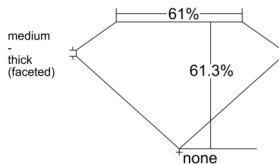

GIA®

FACSIMILE

GIA REPORT 1525437405

Verify this report at GIA.edu

GIA NATURAL DIAMOND DOSSIER®

June 13, 2025
GIA Report Number 1525437405
Shape and Cutting Style ..... Pear Brilliant
Measurements ..... 5.69 x 3.80 x 2.33 mm

GRADING RESULTS

Carat Weight ..... 0.30 carat
Color Grade ..... F
Clarity Grade VS1

ADDITIONAL GRADING INFORMATION

Polish ..... Excellent
Symmetry ..... Very Good
Fluorescence ..... None
Clarity Characteristics ..... Cloud, Feather
Inscription(s): GIA 1525437405

PROPORTIONS

Profile not to actual proportions

GRADING SCALES

GIA COLOR SCALE		GIA CLARITY SCALE	
COLORLESS	D	VERY VERY SLIGHTLY INCLUDED	FLAWLESS
	E		INTERNALLY FLAWLESS
	F		VVS₁
	G		VVS₂
	H		VS₁
	I		VS₂
	J		SI₁
	K		SI₂
	L		I₁
	M		I₂
NEAR COLORLESS	N	SLIGHTLY INCLUDED	I₃
	O		
	P		
	Q		
FAINT	R	INCLUDED	
	S		
	T		
	U		
VERT LIGHT	V	INCLUDED	
	W		
	X		
	Y		
LIGHT	Z