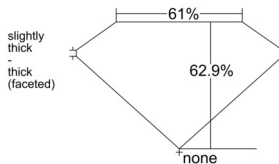

GIA®

FACSIMILE

GIA REPORT 1525445443

Verify this report at GIA.edu

GIA NATURAL DIAMOND DOSSIER®

June 11, 2025
GIA Report Number 1525445443
Shape and Cutting Style ..... Oval Brilliant
Measurements ..... 7.46 x 5.27 x 3.32 mm

GRADING RESULTS

Carat Weight ..... 0.80 carat
Color Grade ..... D
Clarity Grade VS1

ADDITIONAL GRADING INFORMATION

Polish ..... Excellent
Symmetry ..... Very Good
Fluorescence ..... Faint
Clarity Characteristics..... Crystal, Feather, Needle, Pinpoint
Inscription(s): GIA 1525445443

PROPORTIONS

Profile not to actual proportions

GRADING SCALES

GIA COLOR SCALE		GIA CLARITY SCALE			
COLORLESS	D	VERY VERY SLIGHTLY INCLUDED	FLAWLESS		
	E		INTERNALLY FLAWLESS		
	F	VERY SLIGHTLY INCLUDED	VS₁		
	G		VS₂		
	H		VS₁		
	NEAR COLORLESS	I	SLIGHTLY INCLUDED	VS₂	
		J		SI₁	
		FAINT	K	INCLUDED	SI₂
			L		I₁
			M		I₂
VERT LIGHT	N		INCLUDED	I₃	
	O				
	P				
	Q				
	R				
LIGHT	S				
	T				
	U				
	V				
	W				
X					
Y					
Z