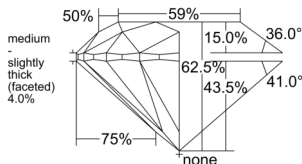

GIA®

FACSIMILE

GIA REPORT 1525468252

Verify this report at GIA.edu

GIA NATURAL DIAMOND DOSSIER®

June 14, 2025
GIA Report Number 1525468252
Shape and Cutting Style ..... Round Brilliant
Measurements ..... 6.23 - 6.28 x 3.91 mm

GRADING RESULTS

Carat Weight ..... 0.96 carat
Color Grade ..... G
Clarity Grade S11
Cut Grade ..... Excellent

ADDITIONAL GRADING INFORMATION

Polish ..... Excellent
Symmetry ..... Excellent
Fluorescence ..... None
Clarity Characteristics ..... Crystal, Cloud
Inscription(s): GIA 1525468252

PROPORTIONS

GRADING SCALES

GIA COLOR SCALE	GIA CLARITY SCALE	GIA CUT SCALE	
D	FLAWLESS	EXCELLENT	
E	INTERNALLY FLAWLESS		
F		VVS₁	VERY GOOD
G	VVS₂		
H	VS₁	GOOD	
I	VS₂		
J	S1₁	FAIR	
K	S1₂		
L	I₁	POOR	
M	I₂		
N	I₃		
O			
P			
Q			
R			
S			
T			
U			
V			
W			
X			
Y			
Z