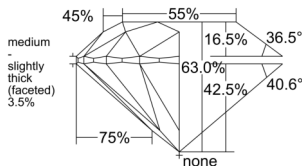

GIA®

FACSIMILE

GIA REPORT 1525502990

Verify this report at GIA.edu

GIA NATURAL DIAMOND DOSSIER®

June 16, 2025
GIA Report Number 1525502990
Shape and Cutting Style ..... Round Brilliant
Measurements ..... 4.88 - 4.91 x 3.08 mm

GRADING RESULTS

Carat Weight ..... 0.46 carat
Color Grade ..... J
Clarity Grade VS1
Cut Grade ..... Excellent

ADDITIONAL GRADING INFORMATION

Polish ..... Excellent
Symmetry ..... Excellent
Fluorescence ..... Faint
Clarity Characteristics..... Feather, Cavity, Pinpoint
Inscription(s): GIA 1525502990

PROPORTIONS

Profile to actual proportions