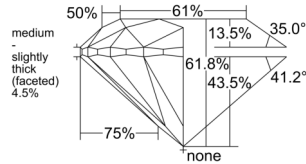

GIA®

FACSIMILE

GIA REPORT 1525549468

Verify this report at GIA.edu

GIA NATURAL DIAMOND DOSSIER®

June 19, 2025
GIA Report Number 1525549468
Shape and Cutting Style ..... Round Brilliant
Measurements ..... 5.34 - 5.38 x 3.31 mm

GRADING RESULTS

Carat Weight ..... 0.60 carat
Color Grade ..... G
Clarity Grade VS1
Cut Grade ..... Excellent

ADDITIONAL GRADING INFORMATION

Polish ..... Excellent
Symmetry ..... Excellent
Fluorescence ..... None
Clarity Characteristics..... Crystal, Needle, Pinpoint
Inspection(s): GIA 1525549468

PROPORTIONS

Profile to actual proportions