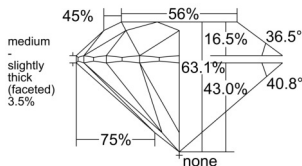

GIA®

FACSIMILE

GIA REPORT 1525587540

Verify this report at GIA.edu

GIA NATURAL DIAMOND DOSSIER®

June 23, 2025
GIA Report Number 1525587540
Shape and Cutting Style ..... Round Brilliant
Measurements ..... 5.61 - 5.65 x 3.55 mm

GRADING RESULTS

Carat Weight ..... 0.70 carat
Color Grade ..... F
Clarity Grade S11
Cut Grade ..... Excellent

ADDITIONAL GRADING INFORMATION

Polish ..... Excellent
Symmetry ..... Very Good
Fluorescence ..... None
Clarity Characteristics ..... Cloud, Crystal
Inscription(s): GIA 1525587540

PROPORTIONS

GRADING SCALES

GIA COLOR SCALE	GIA CLARITY SCALE	GIA CUT SCALE	
D	FLAWLESS	EXCELLENT	
E	INTERNALLY FLAWLESS		
F		VVS₁	VERY GOOD
G	VVS₂		
H	VS₁	GOOD	
I	VS₂		
J	S1₁	FAIR	
K	S1₂		
L	I₁	POOR	
M	I₂		
N	I₃		
O			
P			
Q			
R			
S			
T			
U			
V			
W			
X			
Y			
Z