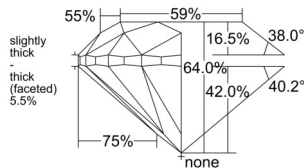

GIA®

FACSIMILE

GIA REPORT 1525634311

Verify this report at GIA.edu

GIA NATURAL DIAMOND DOSSIER®

July 10, 2025
GIA Report Number 1525634311
Shape and Cutting Style ..... Round Brilliant
Measurements ..... 5.48 - 5.56 x 3.53 mm

GRADING RESULTS

Carat Weight ..... 0.70 carat
Color Grade ..... H
Clarity Grade VS1
Cut Grade ..... Very Good

ADDITIONAL GRADING INFORMATION

Polish ..... Excellent
Symmetry ..... Very Good
Fluorescence ..... None
Clarity Characteristics..... Cloud, Feather, Indented Natural
Inscription(s): GIA 1525634311

PROPORTIONS

Profile to actual proportions

GRADING SCALES

GIA COLOR SCALE	GIA CLARITY SCALE	GIA CUT SCALE
COLOURLESS	FLAWLESS	EXCELLENT
E	INTERNALLY FLAWLESS	
F	VVS₁	VERY GOOD
G		
H	VVS₂	GOOD
I	VS₁	
J	VS₂	FAIR
K	SI₁	
L	SI₂	POOR
M	I₁	
N	I₂	
O	I₃	
P		
Q		
R		
S		
T		
U		
V		
W		
X		
Y		
Z