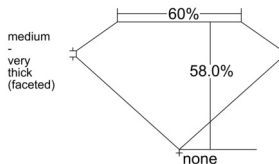

GIA®

FACSIMILE

GIA REPORT 1525635321

Verify this report at GIA.edu

GIA NATURAL DIAMOND DOSSIER®

June 27, 2025
GIA Report Number 1525635321
Shape and Cutting Style ..... Pear Brilliant
Measurements ..... 7.39 x 3.97 x 2.30 mm

GRADING RESULTS

Carat Weight ..... 0.40 carat
Color Grade ..... E
Clarity Grade VS2

ADDITIONAL GRADING INFORMATION

Polish ..... Excellent
Symmetry ..... Very Good
Fluorescence ..... None
Clarity Characteristics ..... Crystal
Inscription(s): GIA 1525635321

PROPORTIONS

Profile not to actual proportions

GRADING SCALES

GIA COLOR SCALE		GIA CLARITY SCALE			
COLORLESS	D	VERY VERY SLIGHTLY INCLUDED	FLAWLESS		
	E		INTERNALLY FLAWLESS		
	F	VERY SLIGHTLY INCLUDED	VVS₁		
	G		VVS₂		
	H		VS₁		
	NEAR COLORLESS	I	SLIGHTLY INCLUDED	VS₂	
		J		SI₁	
		FAINT	K	INCLUDED	SI₂
			L		I₁
			M		I₂
VERT LIGHT	N	LIGHT	I₃		
	O				
	P				
	Q				
	R				
	S				
	T