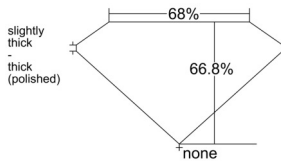

GIA®

FACSIMILE

GIA REPORT 1525663909

Verify this report at GIA.edu

GIA NATURAL DIAMOND DOSSIER®

July 01, 2025
GIA Report Number 1525663909
Shape and Cutting Style ..... Emerald Cut
Measurements ..... 5.18 x 3.82 x 2.56 mm

GRADING RESULTS

Carat Weight ..... 0.51 carat
Color Grade I
Clarity Grade VS1

ADDITIONAL GRADING INFORMATION

Polish ..... Excellent
Symmetry ..... Very Good
Fluorescence ..... None
Clarity Characteristics ..... Cloud, Pinpoint
Inscription(s): GIA 1525663909

PROPORTIONS

Profile not to actual proportions

GRADING SCALES

GIA COLOR SCALE		GIA CLARITY SCALE			
COLORLESS	D	VERY VERY SLIGHTLY INCLUDED	FLAWLESS		
	E		INTERNALLY FLAWLESS		
	F		VS₁		
	NEAR COLORLESS	G	VERY SLIGHTLY INCLUDED	VS₂	
		H		VS₁	
		FAINT	I	SLIGHTLY INCLUDED	VS₂
			J		SI₁
			K	SI₂	
	LIGHT	L	INCLUDED	I₁	
		M		I₂	
N		I₃			
O					
P					
Q					
R