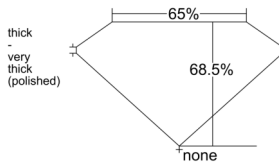

GIA®

FACSIMILE

GIA REPORT 1525706855

Verify this report at GIA.edu

GIA NATURAL DIAMOND DOSSIER®

July 05, 2025
GIA Report Number 1525706855
Shape and Cutting Style ..... Square Emerald Cut
Measurements ..... 4.57 x 4.48 x 3.07 mm

GRADING RESULTS

Carat Weight ..... 0.60 carat
Color Grade ..... H
Clarity Grade VS2

ADDITIONAL GRADING INFORMATION

Polish ..... Excellent
Symmetry ..... Excellent
Fluorescence ..... None
Clarity Characteristics ..... Crystal
Inscription(s): GIA 1525706855

PROPORTIONS

Profile not to actual proportions

GRADING SCALES

GIA COLOR SCALE		GIA CLARITY SCALE			
COLORLESS	D	VERY VERY SLIGHTLY INCLUDED	FLAWLESS		
	E		INTERNALLY FLAWLESS		
	F	VERY SLIGHTLY INCLUDED	VVS₁		
	G		VVS₂		
	H		VS₁		
	NEAR COLORLESS	I	SLIGHTLY INCLUDED	VS₂	
		J		SI₁	
		FAINT	K	INCLUDED	SI₂
			L		I₁
			M		I₂
VERT LIGHT			N	INCLUDED	I₃
			O		
			P		
	Q				
LIGHT	R				
	S				
	T				
	U				
	V				
	Z