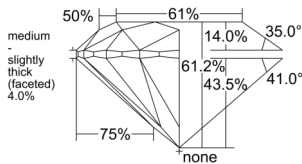

GIA®

FACSIMILE

GIA REPORT 1525708343

Verify this report at GIA.edu

GIA NATURAL DIAMOND DOSSIER®

July 05, 2025
GIA Report Number 1525708343
Shape and Cutting Style ..... Round Brilliant
Measurements ..... 4.74 - 4.77 x 2.91 mm

GRADING RESULTS

Carat Weight ..... 0.41 carat
Color Grade ..... E
Clarity Grade VVS1
Cut Grade ..... Excellent

ADDITIONAL GRADING INFORMATION

Polish ..... Excellent
Symmetry ..... Excellent
Fluorescence ..... Medium Blue
Clarity Characteristics ..... Pinpoint, Feather
Inscription(s): GIA 1525708343

PROPORTIONS

Profile to actual proportions

GRADING SCALES

GIA COLOR SCALE	GIA CLARITY SCALE	GIA CUT SCALE	
D	FLAWLESS	EXCELLENT	
E	INTERNALLY FLAWLESS		
F		VVS₁	VERY GOOD
G	VVS₂		
H	VS₁	GOOD	
I	VS₂		
J	SI₁	FAIR	
K	SI₂		
L	I₁	POOR	
M	I₂		
N	I₃		
O			
P			
Q			
R			
S			
T			
U			
V			
W			
X			
Y			
Z