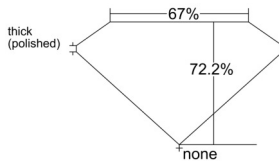

GIA®

FACSIMILE

GIA REPORT 1525742944

Verify this report at GIA.edu

GIA NATURAL DIAMOND DOSSIER®

July 09, 2025
GIA Report Number 1525742944
Shape and Cutting Style ..... Emerald Cut
Measurements ..... 5.79 x 4.45 x 3.21 mm

GRADING RESULTS

Carat Weight ..... 0.81 carat
Color Grade ..... H
Clarity Grade VS1

ADDITIONAL GRADING INFORMATION

Polish ..... Very Good
Symmetry ..... Very Good
Fluorescence ..... None
Clarity Characteristics ..... Crystal, Pinpoint
Inscription(s): GIA 1525742944

PROPORTIONS

Profile not to actual proportions

GRADING SCALES

GIA COLOR SCALE		GIA CLARITY SCALE				
COLORLESS	D	VERY VERY SLIGHTLY INCLUDED	FLAWLESS			
	E		INTERNALLY FLAWLESS			
	F		VVS₁			
	NEAR COLORLESS	G	VERY SLIGHTLY INCLUDED	VVS₂		
		H		VS₁		
		FAINT	I	SLIGHTLY INCLUDED	VS₂	
			J		SI₁	
			LIGHT	K	INCLUDED	SI₂
	L	I₁				
	M	I₂				
N	NOT GRADED	I₃				
O						
P						
Q						
R						
S						
T						
U						
V						
W						
X						
Y						
Z