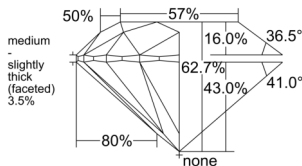

GIA®

FACSIMILE

GIA REPORT 1525754021

Verify this report at GIA.edu

GIA NATURAL DIAMOND DOSSIER®

July 22, 2025
GIA Report Number 1525754021
Shape and Cutting Style ..... Round Brilliant
Measurements ..... 5.60 - 5.66 x 3.53 mm

GRADING RESULTS

Carat Weight ..... 0.70 carat
Color Grade ..... G
Clarity Grade VS1
Cut Grade ..... Excellent

ADDITIONAL GRADING INFORMATION

Polish ..... Excellent
Symmetry ..... Very Good
Fluorescence ..... None
Clarity Characteristics.... Crystal, Cloud, Needle, Indented Natural
Inscription(s): GIA 1525754021

PROPORTIONS

GRADING SCALES

GIA COLOR SCALE

COLORESS	D
	E
	F
	G
	H
	I
	J
NEAR COLORESS	K
	L
Faint	M
	N
	O
	P
	Q
	R
	S
	T
	U
	V
	W
	X
	Y
Light	Z

GIA CLARITY SCALE

VERY VERY SLIGHTLY INCLUDED	FLAWLESS
	INTERNALLY FLAWLESS
VERY SLIGHTLY INCLUDED	VVS₁
	VVS₂
SLIGHTLY INCLUDED	VS₁
	VS₂
INCLUDED	SI₁
	SI₂
	I₁
	I₂
	I₃

GIA CUT SCALE

EXCELLENT
VERY GOOD
GOOD
FAIR
POOR