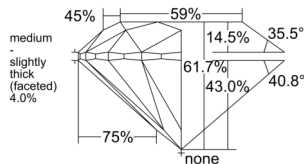

GIA®

FACSIMILE

GIA REPORT 1525842402

Verify this report at gia.edu

GIA NATURAL DIAMOND DOSSIER®

July 17, 2025
GIA Report Number 1525842402
Shape and Cutting Style ..... Round Brilliant
Measurements ..... 5.08 - 5.12 x 3.15 mm

GRADING RESULTS

Carat Weight ..... 0.51 carat
Color Grade I
Clarity Grade VS1
Cut Grade ..... Excellent

ADDITIONAL GRADING INFORMATION

Polish ..... Excellent
Symmetry ..... Excellent
Fluorescence ..... None
Clarity Characteristics.. Crystal, Cloud, Feather, Indented Natural
Inscription(s): GIA 1525842402

PROPORTIONS

GRADING SCALES

GIA COLOR SCALE	GIA CLARITY SCALE	GIA CUT SCALE	
D	FLAWLESS	EXCELLENT	
E	INTERNALLY FLAWLESS		
F		VVS₁	VERY GOOD
G	VVS₂		
H	VS₁	GOOD	
I	VS₂		
J	SI₁	FAIR	
K	SI₂		
L	I₁	POOR	
M	I₂		
N	I₃		
O			
P			
Q			
R			
S			
T			
U			
V			
W			
X			
Y			
Z