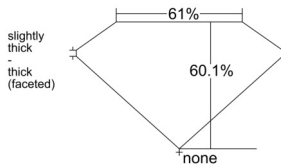

GIA®

FACSIMILE

GIA REPORT 1525846281

Verify this report at GIA.edu

GIA NATURAL DIAMOND DOSSIER®

July 17, 2025
GIA Report Number 1525846281
Shape and Cutting Style ..... Oval Brilliant
Measurements ..... 6.64 x 4.47 x 2.69 mm

GRADING RESULTS

Carat Weight ..... 0.50 carat
Color Grade ..... E
Clarity Grade SI1

ADDITIONAL GRADING INFORMATION

Polish ..... Excellent
Symmetry ..... Very Good
Fluorescence ..... None
Clarity Characteristics..... Crystal, Cloud, Feather
Inscription(s): GIA 1525846281

PROPORTIONS

Profile not to actual proportions

GRADING SCALES

GIA COLOR SCALE		GIA CLARITY SCALE			
COLORLESS	D	VERY VERY SLIGHTLY INCLUDED	FLAWLESS		
	E		INTERNALLY FLAWLESS		
	F	VERY SLIGHTLY INCLUDED	VVS₁		
	G		VVS₂		
	H		VS₁		
	NEAR COLORLESS	I	SLIGHTLY INCLUDED	VS₂	
		J		SI₁	
		FAINT	K	INCLUDED	SI₂
			L		I₁
			M		I₂
VERT LIGHT	N	LIGHT	I₃		
	O				
	P				
	Q				
	R