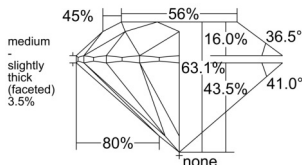

GIA®

FACSIMILE

GIA REPORT 1525855239

Verify this report at GIA.edu

GIA NATURAL DIAMOND DOSSIER®

July 29, 2025
GIA Report Number 1525855239
Shape and Cutting Style ..... Round Brilliant
Measurements ..... 5.33 - 5.37 x 3.38 mm

GRADING RESULTS

Carat Weight ..... 0.60 carat
Color Grade ..... H
Clarity Grade VS2
Cut Grade ..... Excellent

ADDITIONAL GRADING INFORMATION

Polish ..... Excellent
Symmetry ..... Excellent
Fluorescence ..... None
Clarity Characteristics ..... Crystal, Cloud
Inscription(s): GIA 1525855239

PROPORTIONS

GRADING SCALES

GIA COLOR SCALE	GIA CLARITY SCALE	GIA CUT SCALE	
D	FLAWLESS	EXCELLENT	
E	INTERNALLY FLAWLESS		
F		VVS₁	VERY GOOD
G	VVS₂		
H	VS₁	GOOD	
I	VS₂		
J	SI₁	FAIR	
K	SI₂		
L	I₁	POOR	
M	I₂		
N	I₃		
O			
P			
Q			
R			
S			
T			
U			
V			
W			
X			
Y			
Z