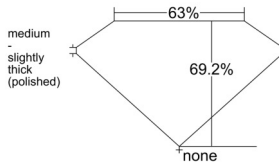

GIA®

FACSIMILE

GIA REPORT 1525861799

Verify this report at GIA.edu

GIA NATURAL DIAMOND DOSSIER®

July 22, 2025
GIA Report Number 1525861799
Shape and Cutting Style ..... Emerald Cut
Measurements ..... 6.10 x 4.13 x 2.86 mm

GRADING RESULTS

Carat Weight ..... 0.72 carat
Color Grade ..... D
Clarity Grade VVS1

ADDITIONAL GRADING INFORMATION

Polish ..... Excellent
Symmetry ..... Excellent
Fluorescence ..... Faint
Clarity Characteristics ..... Pinpoint, Chip
Inscription(s): GIA 1525861799

PROPORTIONS

Profile not to actual proportions

GRADING SCALES

GIA COLOR SCALE		GIA CLARITY SCALE			
COLORLESS	D	VERY VERY SLIGHTLY INCLUDED	FLAWLESS		
	E		INTERNALLY FLAWLESS		
	F	VERY SLIGHTLY INCLUDED	VVS₁		
	G		VVS₂		
	H		VS₁		
	NEAR COLORLESS	I	SLIGHTLY INCLUDED	VS₂	
		J		SI₁	
		FAINT	K	INCLUDED	SI₂
			L		I₁
			M		I₂
VERT LIGHT	N	LIGHT	I₃		
	O				
	P				
	Q				
	R