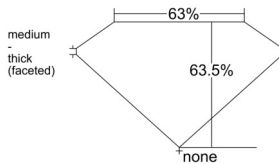

GIA®

FACSIMILE

GIA REPORT 1525875682

Verify this report at GIA.edu

GIA NATURAL DIAMOND DOSSIER®

August 04, 2025
GIA Report Number 1525875682
Shape and Cutting Style ..... Pear Brilliant
Measurements ..... 6.53 x 3.69 x 2.35 mm

GRADING RESULTS

Carat Weight ..... 0.34 carat
Color Grade ..... E
Clarity Grade VS1

ADDITIONAL GRADING INFORMATION

Polish ..... Excellent
Symmetry ..... Very Good
Fluorescence ..... None
Clarity Characteristics..... Cloud, Crystal, Needle
Inscription(s): GIA 1525875682

PROPORTIONS

Profile not to actual proportions

GRADING SCALES

GIA COLOR SCALE		GIA CLARITY SCALE			
COLORLESS	D	VERY VERY SLIGHTLY INCLUDED	FLAWLESS		
	E		INTERNALLY FLAWLESS		
	F		VVS₁		
	NEAR COLORLESS	G	VERY SLIGHTLY INCLUDED	VVS₂	
		H		VS₁	
		FANT	I	SLIGHTLY INCLUDED	VS₂
			J		SI₁
	LIGHT	K	INCLUDED	SI₂	
		L		I₁	
		M		I₂	
N		INCLUDED	I₃		
O					
P					
Q					
R					
S					
T					
U					
V					
W					
X					
Y					
Z