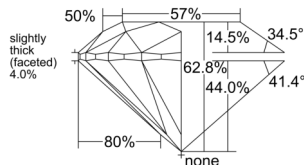

GIA®

FACSIMILE

GIA REPORT 1525876304

Verify this report at GIA.edu

GIA NATURAL DIAMOND DOSSIER®

July 31, 2025
GIA Report Number 1525876304
Shape and Cutting Style ..... Round Brilliant
Measurements ..... 5.66 - 5.71 x 3.57 mm

GRADING RESULTS

Carat Weight ..... 0.71 carat
Color Grade ..... G
Clarity Grade VS2
Cut Grade ..... Excellent

ADDITIONAL GRADING INFORMATION

Polish ..... Excellent
Symmetry ..... Excellent
Fluorescence ..... Strong Blue
Clarity Characteristics ..... Crystal, Feather
Inscription(s): GIA 1525876304

PROPORTIONS

Profile to actual proportions

GRADING SCALES

GIA COLOR SCALE	GIA CLARITY SCALE	GIA CUT SCALE	
D	FLAWLESS	EXCELLENT	
E	INTERNALLY FLAWLESS		
F		VVS₁	VERY GOOD
G	VVS₂		
H	VS₁	GOOD	
I	VS₂		
J	SI₁	FAIR	
K	SI₂		
L	I₁	POOR	
M	I₂		
N	I₃		
O			
P			
Q			
R			
S			
T			
U			
V			
W			
X			
Y			
Z