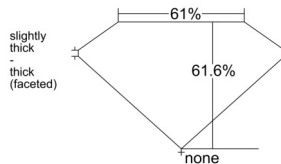

GIA®

FACSIMILE

GIA REPORT 1525887497

Verify this report at GIA.edu

GIA NATURAL DIAMOND DOSSIER®

July 23, 2025
GIA Report Number 1525887497
Shape and Cutting Style ..... Pear Brilliant
Measurements ..... 6.44 x 3.61 x 2.22 mm

GRADING RESULTS

Carat Weight ..... 0.30 carat
Color Grade ..... D
Clarity Grade VS1

ADDITIONAL GRADING INFORMATION

Polish ..... Very Good
Symmetry ..... Very Good
Fluorescence ..... None
Clarity Characteristics..... Crystal, Cloud, Pinpoint
Inscription(s): GIA 1525887497

PROPORTIONS

Profile not to actual proportions

GRADING SCALES

GIA COLOR SCALE		GIA CLARITY SCALE			
COLORLESS	D	VERY VERY SLIGHTLY INCLUDED	FLAWLESS		
	E		INTERNALLY FLAWLESS		
	F	VERY SLIGHTLY INCLUDED	VVS₁		
	G		VVS₂		
	H		VS₁		
	NEAR COLORLESS	I	SLIGHTLY INCLUDED	VS₂	
		J		SI₁	
		FAINT	K	INCLUDED	SI₂
			L		I₁
			M		I₂
VERT LIGHT	N	LIGHT	I₃		
	O				
	P				
	Q				
	R