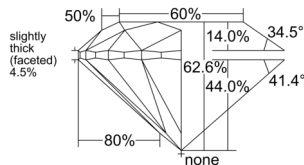

GIA®

FACSIMILE

GIA NATURAL DIAMOND DOSSIER®

July 23, 2025
GIA Report Number 1525895909
Shape and Cutting Style ..... Round Brilliant
Measurements ..... 5.33 - 5.38 x 3.35 mm

GRADING RESULTS

Carat Weight ..... 0.60 carat
Color Grade ..... F
Clarity Grade VVS2
Cut Grade ..... Excellent

ADDITIONAL GRADING INFORMATION

Polish ..... Excellent
Symmetry ..... Excellent
Fluorescence ..... None
Clarity Characteristics..... Feather, Cloud, Pinpoint, Indented
Natural

Inscription(s): GIA 1525895909

GIA REPORT 1525895909

Verify this report at GIA.edu

PROPORTIONS

Profile to actual proportions