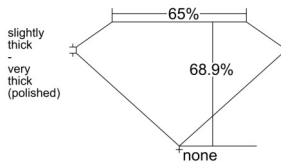

GIA®

FACSIMILE

GIA REPORT 1525952823

Verify this report at GIA.edu

GIA NATURAL DIAMOND DOSSIER®

July 29, 2025
GIA Report Number 1525952823
Shape and Cutting Style ..... **Cut-Cornered Rectangular Modified Brilliant**
Measurements ..... 5.01 x 3.95 x 2.72 mm

GRADING RESULTS

Carat Weight ..... 0.50 carat
Color Grade ..... G
Clarity Grade S11

ADDITIONAL GRADING INFORMATION

Polish ..... Excellent
Symmetry ..... Very Good
Fluorescence ..... None
Clarity Characteristics ..... Crystal
Inscription(s): GIA 1525952823

PROPORTIONS

Profile not to actual proportions

GRADING SCALES

GIA COLOR SCALE		GIA CLARITY SCALE		
COLORLESS	D	VERY VERY SLIGHTLY INCLUDED	FLAWLESS	
	E		INTERNALLY FLAWLESS	
	F		VVS₁	
	G		VVS₂	
	NEAR COLORLESS	H	VERY SLIGHTLY INCLUDED	VS₁
		I		VS₂
		J	SLIGHTLY INCLUDED	S1₁
		K		S1₂
	FAINT	L	INCLUDED	I₁
		M		I₂
N		I₃		
O				
VERT LIGHT		P		
		Q		
		R		
		S		
LIGHT	T			
	U			
	V			
	W			
	X			
	Y			
	Z