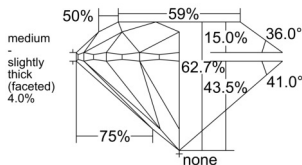

GIA®

FACSIMILE

GIA REPORT 1525973395

Verify this report at GIA.edu

GIA NATURAL DIAMOND DOSSIER®

August 21, 2025
GIA Report Number 1525973395
Shape and Cutting Style ..... Round Brilliant
Measurements ..... 5.89 - 5.94 x 3.70 mm

GRADING RESULTS

Carat Weight ..... 0.81 carat
Color Grade I
Clarity Grade VS1
Cut Grade ..... Excellent

ADDITIONAL GRADING INFORMATION

Polish ..... Excellent
Symmetry ..... Excellent
Fluorescence ..... None
Clarity Characteristics ..... Cloud, Pinpoint
Inscription(s): GIA 1525973395

PROPORTIONS

GRADING SCALES

GIA COLOR SCALE

COLORLESS	D
	E
	F
	G
	H
	I
	J
NEAR COLORLESS	K
	L
Faint	M
	N
	O
	P
	Q
	R
	S
	T
	U
	V
	W
	X
	Y
Light	Z

GIA CLARITY SCALE

	FLAWLESS
	INTERNALLY FLAWLESS
VERY VERY SLIGHTLY INCLUDED	VVS₁
	VVS₂
VERY SLIGHTLY INCLUDED	VS₁
	VS₂
SLIGHTLY INCLUDED	SI₁
	SI₂
	I₁
	I₂
INCLUDED	I₃

GIA CUT SCALE

	EXCELLENT
	VERY GOOD
	GOOD
	FAIR
	POOR