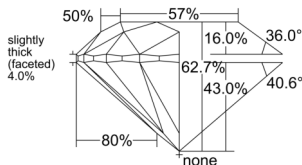

GIA®

FACSIMILE

GIA REPORT 1527044439

Verify this report at GIA.edu

GIA NATURAL DIAMOND DOSSIER®

May 01, 2025
GIA Report Number 1527044439
Shape and Cutting Style ..... Round Brilliant
Measurements ..... 5.26 - 5.30 x 3.31 mm

GRADING RESULTS

Carat Weight ..... 0.58 carat
Color Grade ..... G
Clarity Grade VS1
Cut Grade ..... Excellent

ADDITIONAL GRADING INFORMATION

Polish ..... Excellent
Symmetry ..... Excellent
Fluorescence ..... Strong Blue
Clarity Characteristics ..... Cloud, Feather, Needle
Inscription(s): GIA 1527044439

PROPORTIONS

Profile to actual proportions