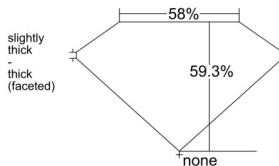

GIA®

FACSIMILE

GIA REPORT 1527118746

Verify this report at GIA.edu

GIA NATURAL DIAMOND DOSSIER®

May 10, 2025
GIA Report Number 1527118746
Shape and Cutting Style ..... Heart Brilliant
Measurements ..... 4.90 x 5.79 x 3.43 mm

GRADING RESULTS

Carat Weight ..... 0.55 carat
Color Grade ..... G
Clarity Grade VS1

ADDITIONAL GRADING INFORMATION

Polish ..... Excellent
Symmetry ..... Very Good
Fluorescence ..... Faint
Clarity Characteristics ..... Crystal, Cloud
Inscription(s): GIA 1527118746

PROPORTIONS

Profile not to actual proportions

GRADING SCALES

GIA COLOR SCALE		GIA CLARITY SCALE				
COLORLESS	D	NEAR COLORLESS	FLAWLESS			
	E		INTERNALLY FLAWLESS			
	F		VERY VERY SLIGHTLY INCLUDED	VVS₁		
	G			VVS₂		
	H		VERY SLIGHTLY INCLUDED	VS₁		
	I			VS₂		
	J			SLIGHTLY INCLUDED	SI₁	
	K		SI₂			
	FAINT		L	VERT LIGHT	I₁	
			M		INCLUDED	I₂
N		I₃				
O		LIGHT				
P						
Q						
R						
S						
T						
VERY LIGHT	U					
	V					
	W					
	X					
FAINT	Y					
	Z