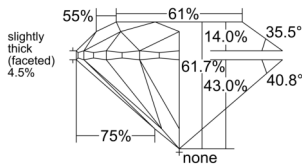

GIA®

FACSIMILE

GIA REPORT 1527150333

Verify this report at GIA.edu

GIA NATURAL DIAMOND DOSSIER®

May 15, 2025
GIA Report Number 1527150333
Shape and Cutting Style ..... Round Brilliant
Measurements ..... 5.62 - 5.66 x 3.48 mm

GRADING RESULTS

Carat Weight ..... 0.70 carat
Color Grade ..... D
Clarity Grade VVS1
Cut Grade ..... Excellent

ADDITIONAL GRADING INFORMATION

Polish ..... Excellent
Symmetry ..... Excellent
Fluorescence ..... Faint
Clarity Characteristics ..... Pinpoint, Feather
Inscription(s): GIA 1527150333

PROPORTIONS

Profile to actual proportions