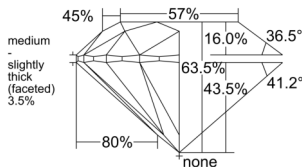

GIA®

FACSIMILE

GIA REPORT 1527205163

Verify this report at GIA.edu

GIA NATURAL DIAMOND DOSSIER®

May 21, 2025
GIA Report Number 1527205163
Shape and Cutting Style ..... Round Brilliant
Measurements ..... 5.38 - 5.42 x 3.43 mm

GRADING RESULTS

Carat Weight ..... 0.61 carat
Color Grade ..... F
Clarity Grade VS2
Cut Grade ..... Excellent

ADDITIONAL GRADING INFORMATION

Polish ..... Excellent
Symmetry ..... Excellent
Fluorescence ..... None
Clarity Characteristics ..... Cloud, Crystal
Inscription(s): GIA 1527205163

PROPORTIONS

GRADING SCALES

GIA COLOR SCALE	GIA CLARITY SCALE	GIA CUT SCALE	
D	FLAWLESS	EXCELLENT	
E	INTERNALLY FLAWLESS		
F		VVS₁	VERY GOOD
G	VVS₂		
H	VS₁	GOOD	
I	VS₂		
J	SI₁	FAIR	
K	SI₂		
L	I₁	POOR	
M	I₂		
N	I₃		
O			
P			
Q			
R			
S			
T			
U			
V			
W			
X			
Y			
Z