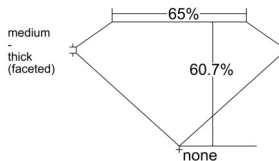

GIA®

FACSIMILE

GIA REPORT 1527240151

Verify this report at GIA.edu

GIA NATURAL DIAMOND DOSSIER®

May 22, 2025
GIA Report Number 1527240151
Shape and Cutting Style ..... Oval Brilliant
Measurements ..... 5.26 x 3.91 x 2.37 mm

GRADING RESULTS

Carat Weight ..... 0.31 carat
Color Grade ..... D
Clarity Grade VS1

ADDITIONAL GRADING INFORMATION

Polish ..... Excellent
Symmetry ..... Very Good
Fluorescence ..... Faint
Clarity Characteristics..... Crystal, Feather, Pinpoint
Inscription(s): GIA 1527240151

PROPORTIONS

Profile not to actual proportions

GRADING SCALES

GIA COLOR SCALE		GIA CLARITY SCALE	
COLORLESS	D	VERY VERY SLIGHTLY INCLUDED	FLAWLESS
	E		INTERNALLY FLAWLESS
	F		VVS₁
	G		VVS₂
	H		VS₁
	I		VS₂
	J		SI₁
	K		SI₂
	L		I₁
	M		I₂
NEAR COLORLESS	N	SLIGHTLY INCLUDED	I₃
	O		
	P		
	Q		
FAINT	R		
	S		
	T		
	U		
VERT LIGHT	V		
	W		
	X		
	Y		
LIGHT	Z