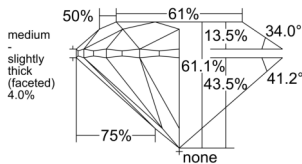

GIA®

FACSIMILE

GIA REPORT 1527325976

Verify this report at GIA.edu

GIA NATURAL DIAMOND DOSSIER®

May 30, 2025
GIA Report Number 1527325976
Shape and Cutting Style ..... Round Brilliant
Measurements ..... 5.38 - 5.42 x 3.30 mm

GRADING RESULTS

Carat Weight ..... 0.60 carat
Color Grade ..... G
Clarity Grade VS2
Cut Grade ..... Excellent

ADDITIONAL GRADING INFORMATION

Polish ..... Very Good
Symmetry ..... Excellent
Fluorescence ..... None
Clarity Characteristics..... Cloud, Crystal, Feather
Inspection(s): GIA 1527325976

PROPORTIONS

Profile to actual proportions

GRADING SCALES

GIA COLOR SCALE	GIA CLARITY SCALE	GIA CUT SCALE	
D	FLAWLESS	EXCELLENT	
E	INTERNALLY FLAWLESS		
F		VVS₁	VERY GOOD
G	VVS₂		
H	VS₁	GOOD	
I	VS₂		
J	SI₁	FAIR	
K	SI₂		
L	I₁	POOR	
M			
N			
O	I₂		
P			
Q			
R	I₃		
S			
T			
U			
V			
W			
X			
Y			
Z