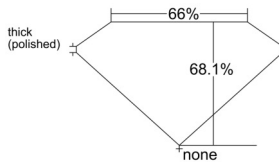

GIA®

FACSIMILE

GIA REPORT 1527354584

Verify this report at GIA.edu

GIA NATURAL DIAMOND DOSSIER®

May 31, 2025
GIA Report Number 1527354584
Shape and Cutting Style ..... Square Emerald Cut
Measurements ..... 4.56 x 4.55 x 3.10 mm

GRADING RESULTS

Carat Weight ..... 0.60 carat
Color Grade ..... H
Clarity Grade VS1

ADDITIONAL GRADING INFORMATION

Polish ..... Excellent
Symmetry ..... Excellent
Fluorescence ..... None
Clarity Characteristics..... Crystal, Cloud, Pinpoint
Inscription(s): GIA 1527354584

PROPORTIONS

Profile not to actual proportions

GRADING SCALES

GIA COLOR SCALE		GIA CLARITY SCALE			
COLORLESS	D	VERY VERY SLIGHTLY INCLUDED	FLAWLESS		
	E		INTERNALLY FLAWLESS		
	F		VVS₁		
	G		VVS₂		
	NEAR COLORLESS	H	VERY SLIGHTLY INCLUDED	VS₁	
		I		VS₂	
		FAINT	J	SLIGHTLY INCLUDED	SI₁
			K		SI₂
	L		I₁		
	VERT LIGHT		M	INCLUDED	I₂
N			I₃		
O					
LIGHT		P			
		Q			
		R			
	S				
	T				
	Z