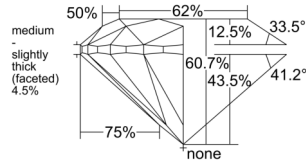

GIA®

FACSIMILE

GIA REPORT 1527363516

Verify this report at GIA.edu

GIA NATURAL DIAMOND DOSSIER®

June 02, 2025
GIA Report Number 1527363516
Shape and Cutting Style ..... Round Brilliant
Measurements ..... 4.27 - 4.32 x 2.60 mm

GRADING RESULTS

Carat Weight ..... 0.30 carat
Color Grade ..... F
Clarity Grade VVS1
Cut Grade ..... Excellent

ADDITIONAL GRADING INFORMATION

Polish ..... Excellent
Symmetry ..... Very Good
Fluorescence ..... None
Clarity Characteristics..... Indented Natural
Inscription(s): GIA 1527363516

PROPORTIONS

Profile to actual proportions

GRADING SCALES

GIA COLOR SCALE	GIA CLARITY SCALE	GIA CUT SCALE	
D	FLAWLESS	EXCELLENT	
E	INTERNALLY FLAWLESS		
F		VVS₁	VERY GOOD
G	VVS₂		
H	VS₁	GOOD	
I	VS₂		
J	SI₁	FAIR	
K	SI₂		
L	I₁	POOR	
M	I₂		
N	I₃		
O			
P			
Q			
R			
S			
T			
U			
V			
W			
X			
Y			
Z