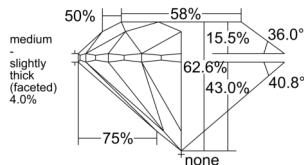

GIA®

FACSIMILE

GIA REPORT 1527408039

Verify this report at GIA.edu

GIA NATURAL DIAMOND DOSSIER®

June 06, 2025
GIA Report Number 1527408039
Shape and Cutting Style ..... Round Brilliant
Measurements ..... 5.31 - 5.37 x 3.34 mm

GRADING RESULTS

Carat Weight ..... 0.60 carat
Color Grade ..... D
Clarity Grade VS1
Cut Grade ..... Excellent

ADDITIONAL GRADING INFORMATION

Polish ..... Excellent
Symmetry ..... Very Good
Fluorescence ..... Medium Blue
Clarity Characteristics..... Crystal, Needle
Inscription(s): GIA 1527408039

PROPORTIONS

Profile to actual proportions

GRADING SCALES

GIA COLOR SCALE

COLORESS	D
	E
	F
	G
	H
	I
	J
NEAR COLORESS	K
	L
FANT	M
	N
	O
	P
VERY LIGHT	Q
	R
	S
	T
	U
	V
	W
	X
	Y
LIGHT	Z

GIA CLARITY SCALE

VERY VERY SLIGHTLY INCLUDED	FLAWLESS
	INTERNALLY FLAWLESS
VERY SLIGHTLY INCLUDED	VVS₁
	VVS₂
SLIGHTLY INCLUDED	VS₁
	VS₂
INCLUDED	SI₁
	SI₂
	I₁
	I₂
	I₃

GIA CUT SCALE

EXCELLENT
VERY GOOD
GOOD
FAIR
POOR