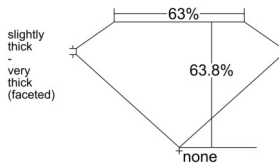

GIA®

FACSIMILE

GIA REPORT 1527435493

Verify this report at GIA.edu

GIA NATURAL DIAMOND DOSSIER®

June 13, 2025
GIA Report Number 1527435493
Shape and Cutting Style ..... Pear Brilliant
Measurements ..... 5.59 x 3.72 x 2.38 mm

GRADING RESULTS

Carat Weight ..... 0.30 carat
Color Grade ..... D
Clarity Grade VVS1

ADDITIONAL GRADING INFORMATION

Polish ..... Excellent
Symmetry ..... Very Good
Fluorescence ..... None
Clarity Characteristics ..... Cloud, Feather, Cavity
Inscription(s): GIA 1527435493

PROPORTIONS

Profile not to actual proportions

GRADING SCALES

GIA COLOR SCALE		GIA CLARITY SCALE			
COLORLESS	D	VERY VERY SLIGHTLY INCLUDED	FLAWLESS		
	E		INTERNALLY FLAWLESS		
	F	VERY SLIGHTLY INCLUDED	VVS₁		
	G		VVS₂		
	H		VS₁		
	NEAR COLORLESS	I	SLIGHTLY INCLUDED	VS₂	
		J		SI₁	
		FAINT	K	INCLUDED	SI₂
			L		I₁
			M		I₂
VERT LIGHT	N	LIGHT	I₃		
	O				
	P				
	Q				
	R