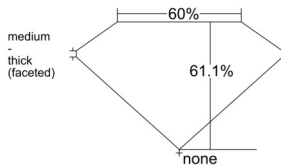

GIA®

FACSIMILE

GIA REPORT 1527444799

Verify this report at GIA.edu

GIA NATURAL DIAMOND DOSSIER®

June 10, 2025
GIA Report Number 1527444799
Shape and Cutting Style ..... Pear Brilliant
Measurements ..... 6.03 x 3.85 x 2.35 mm

GRADING RESULTS

Carat Weight ..... 0.32 carat
Color Grade ..... D
Clarity Grade VVS1

ADDITIONAL GRADING INFORMATION

Polish ..... Excellent
Symmetry ..... Very Good
Fluorescence ..... Strong Blue
Clarity Characteristics..... Pinpoint, Feather, Surface Graining
Inscription(s): GIA 1527444799

PROPORTIONS

Profile not to actual proportions

GRADING SCALES

GIA COLOR SCALE		GIA CLARITY SCALE			
COLORLESS	D	VERY VERY SLIGHTLY INCLUDED	FLAWLESS		
	E		INTERNALLY FLAWLESS		
	F	VERY SLIGHTLY INCLUDED	VVS₁		
	G		VVS₂		
	H		VS₁		
	NEAR COLORLESS	I	SLIGHTLY INCLUDED	VS₂	
		J		SI₁	
		FAINT	K	INCLUDED	SI₂
			L		I₁
			M		I₂
VERT LIGHT	N	LIGHT	I₃		
	O				
	P				
	Q				
	R